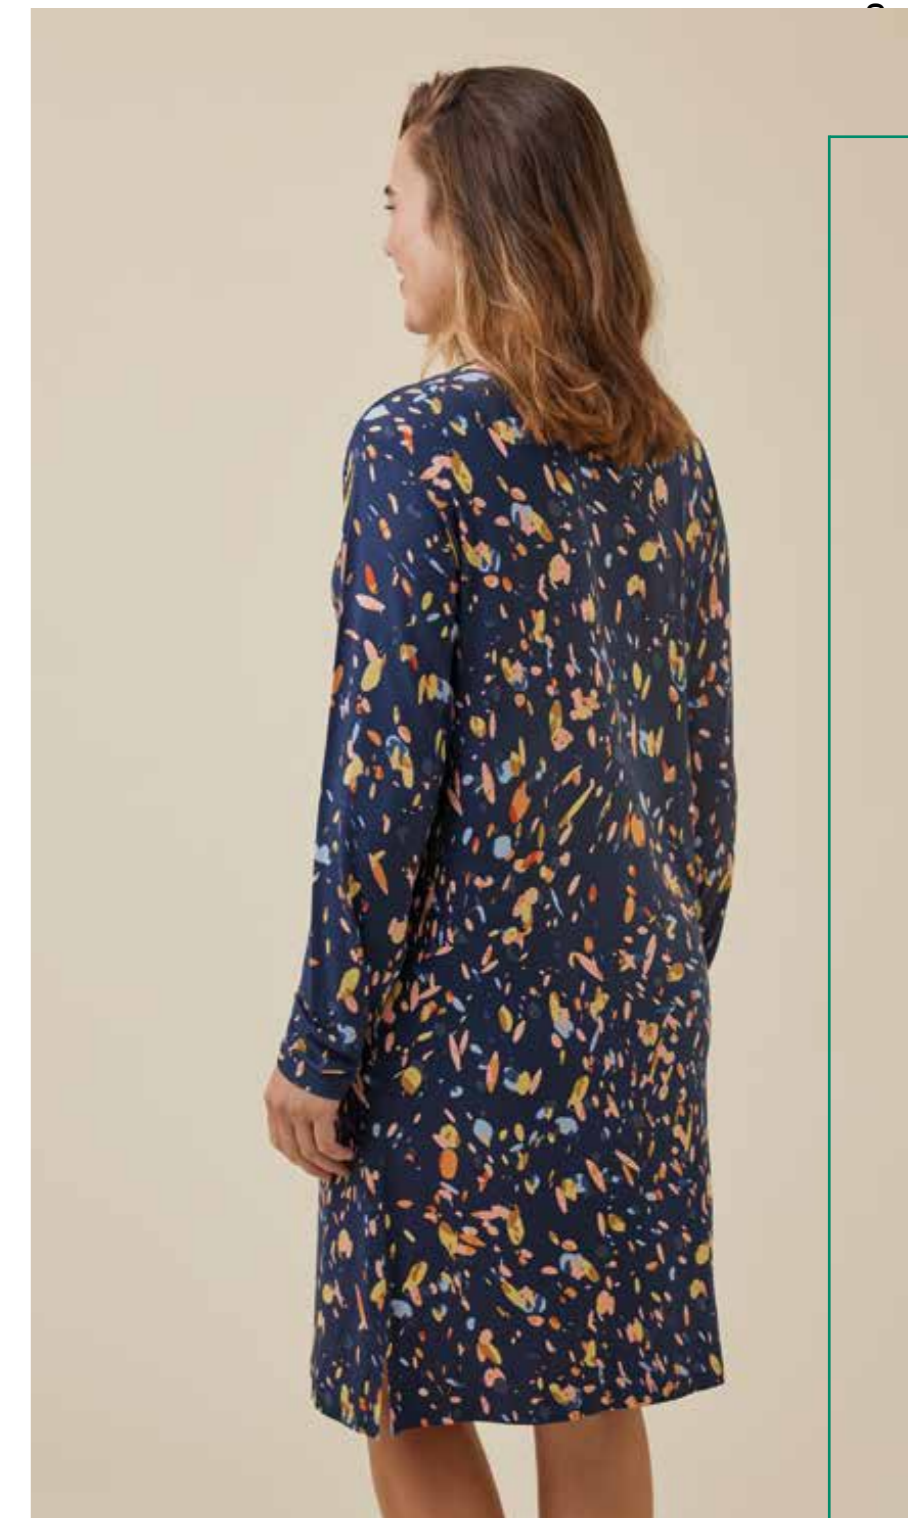

N13951

—
CAMISOLA
MANGA LARGA MODAL
XS 32, S 36, M 40, L 44, XL 48, XXL 52

● 020 MARINO

N13961

—
CAMISOLA
MANGA LARGA MODAL
XS 32, S 36, M 40, L 44, XL 48, XXL 52

● 020 MARINO