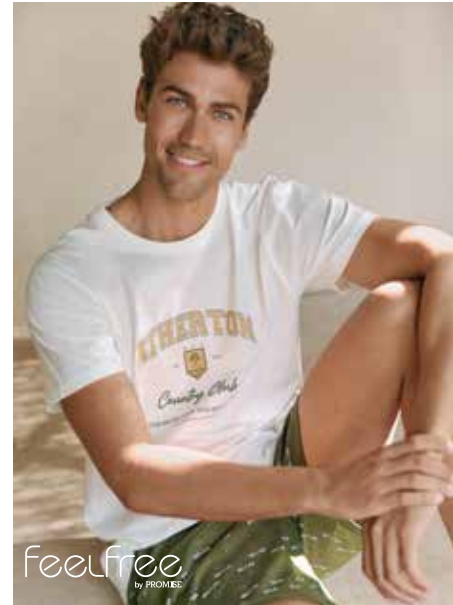

VISUALES PROMISE A DISPOSICIÓN

PLV DISPLAY 2 CARAS 64X48 CM

PLV 64X48CM
CARA 1: